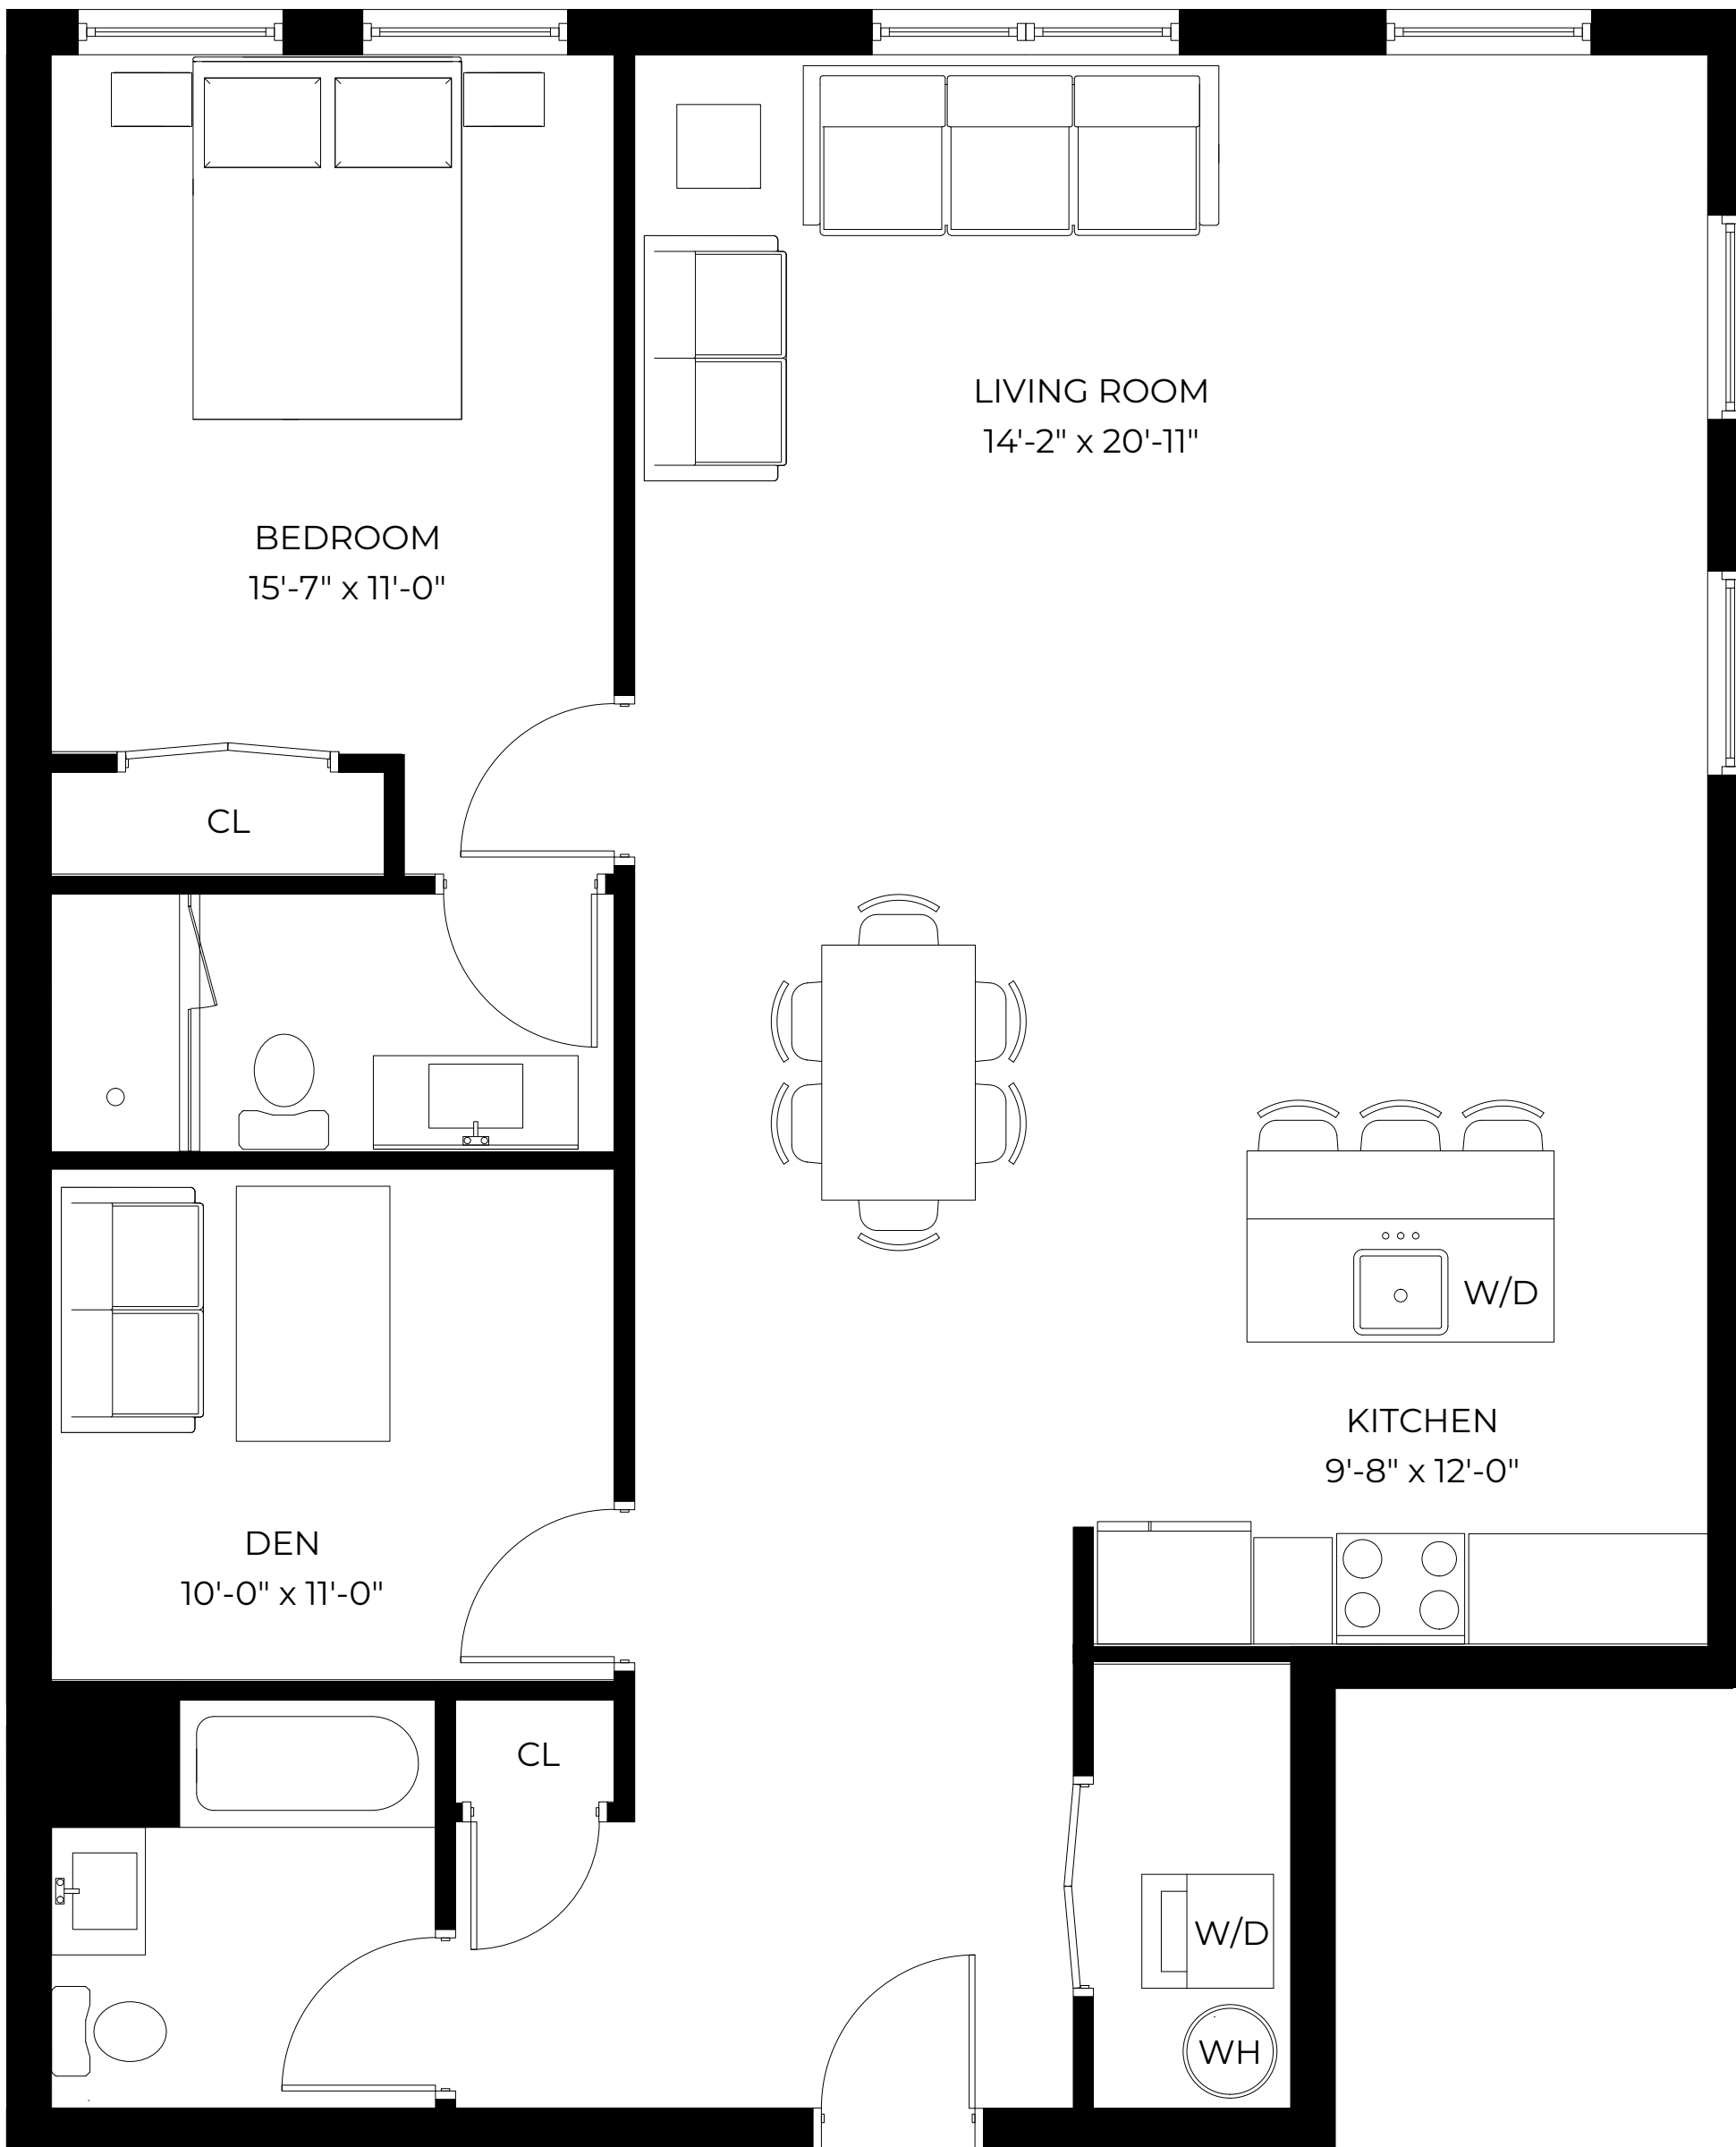

APT A
2 BEDROOM
1,384 SF

APT B
2 BEDROOM
1,415 SF

APT. C
1 BEDROOM
876 SF

APT D
2 BEDROOM
1,051 SF

APT E
1 BEDROOM
1,231 SF

APT F
2 BEDROOM
1,063 SF

APT G
2 BEDROOM
1,045 SF

PRIMARY BEDROOM
13'-8" x 10'-5"

LIVING ROOM
15'-4" x 10'-10"

KITCHEN
9'-8" x 10'-10"

BEDROOM
11'-1" x 14'-11"

CL

W/D

WH

CL

CL