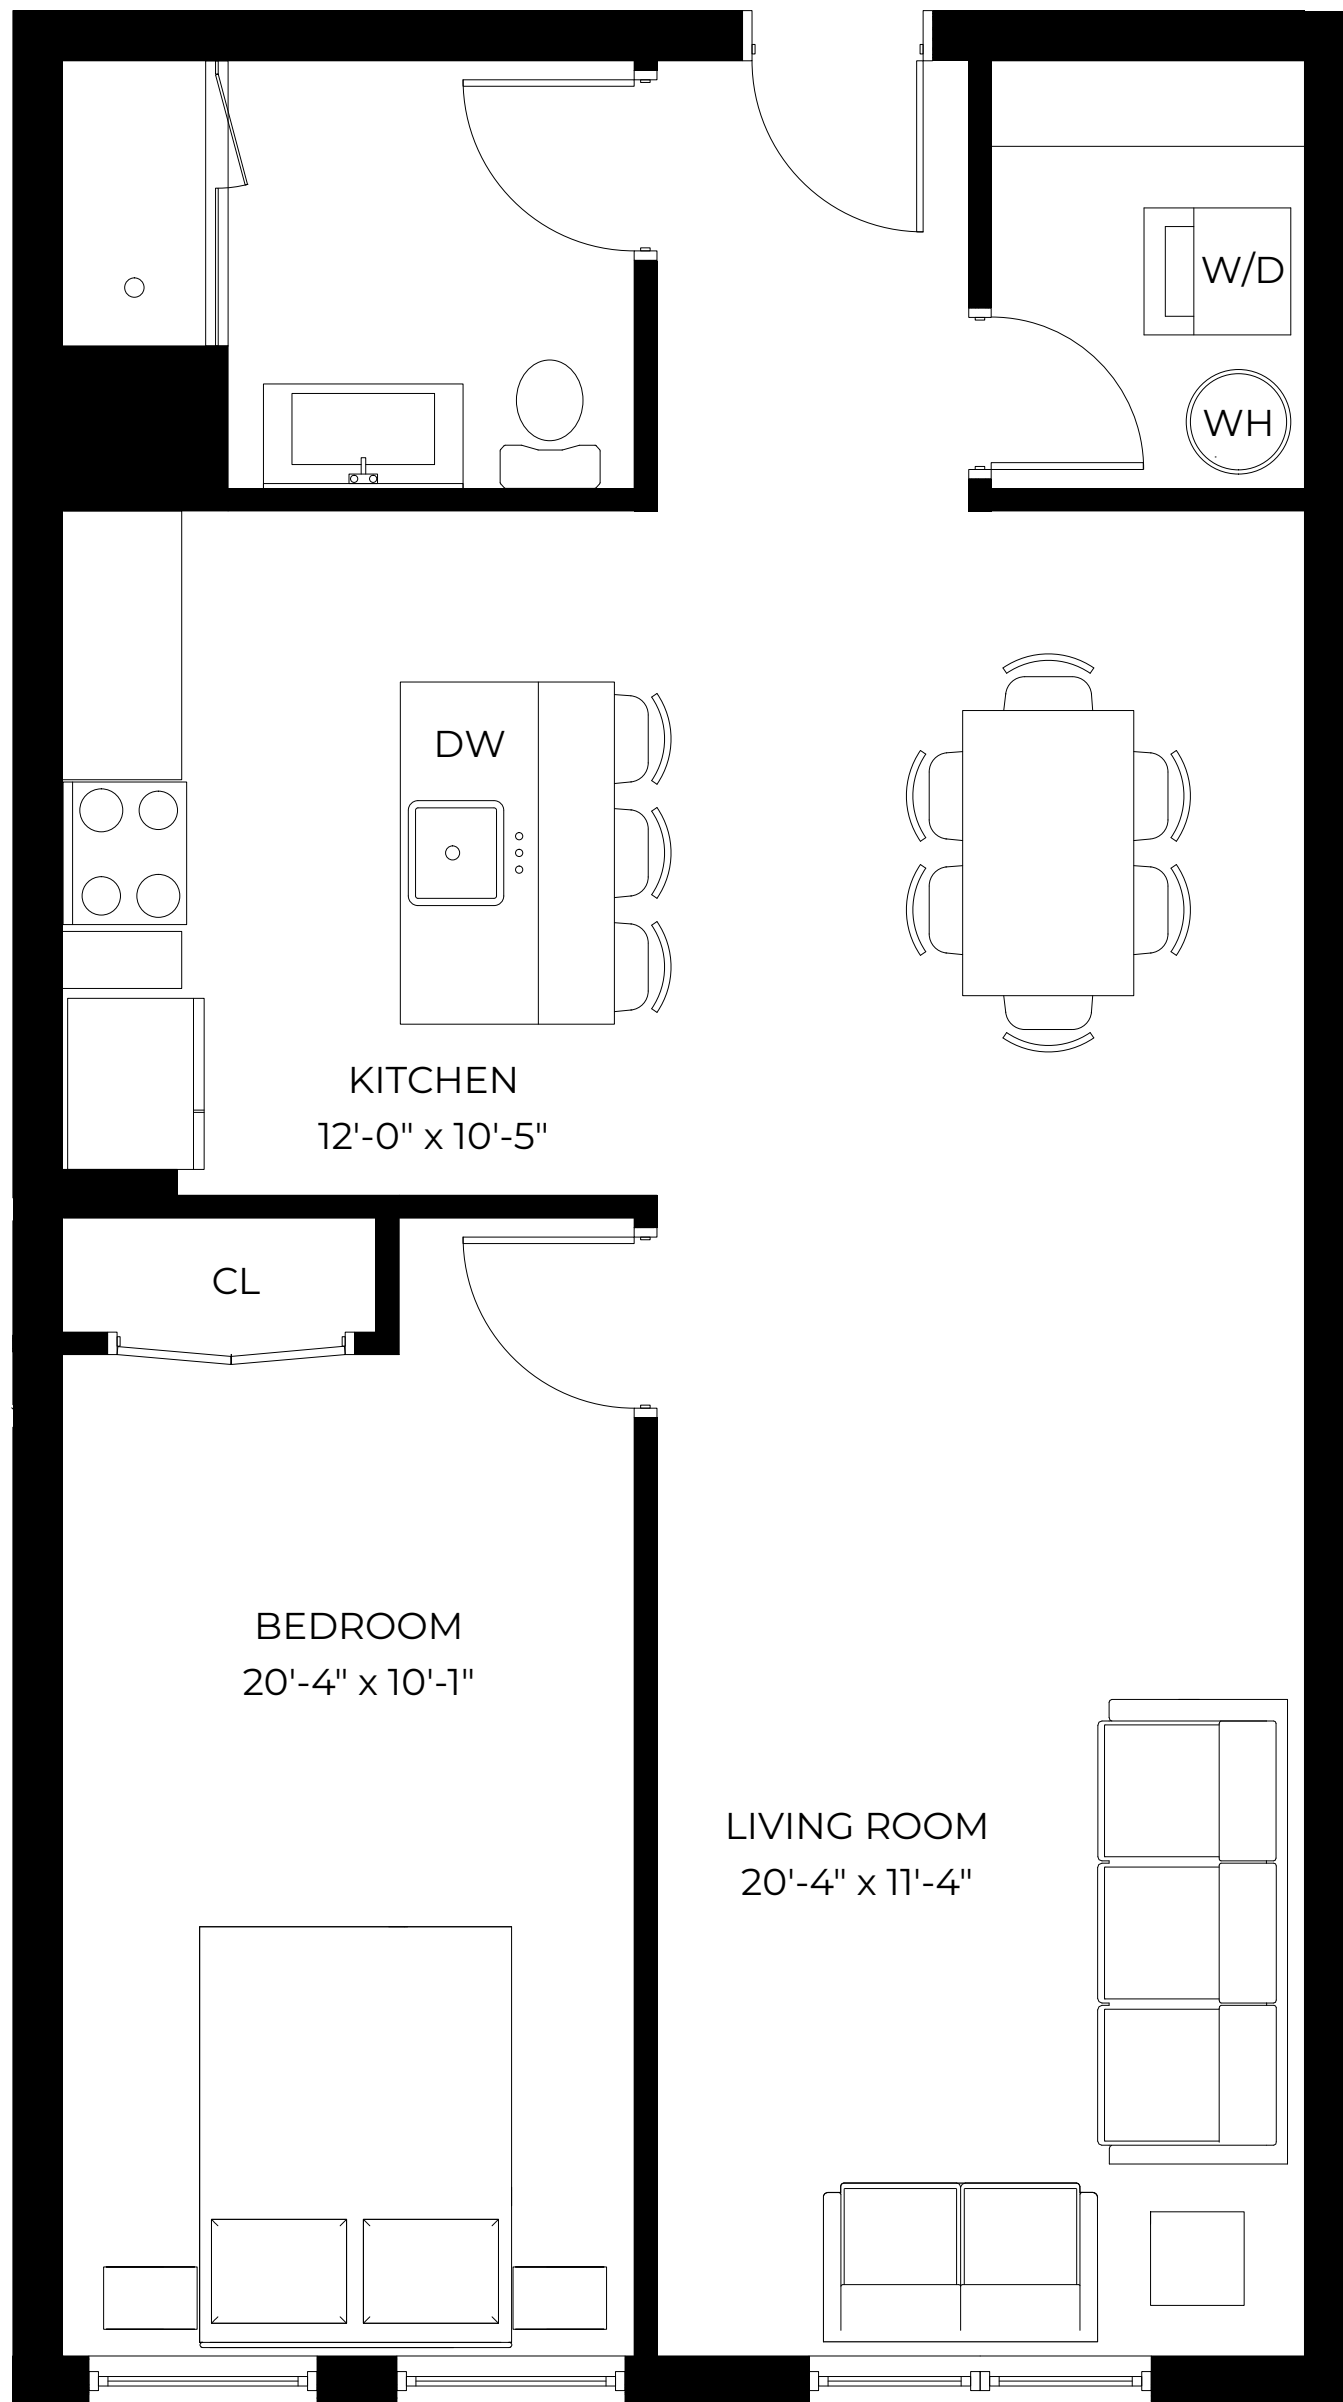

APT A
2 BEDROOM
1,384 SF

APT B
2 BEDROOM
1,415 SF

APT. C
1 BEDROOM
876 SF

APT D
2 BEDROOM
1,051 SF

APT E
1 BEDROOM
1,231 SF

APT F
2 BEDROOM
1,063 SF

APT G
2 BEDROOM
1,045 SF

PRIMARY BEDROOM
13'-8" x 10'-5"

LIVING ROOM
15'-4" x 10'-10"

KITCHEN
9'-8" x 10'-10"

BEDROOM
11'-1" x 14'-11"

CL

W/D

WH

CL

CL