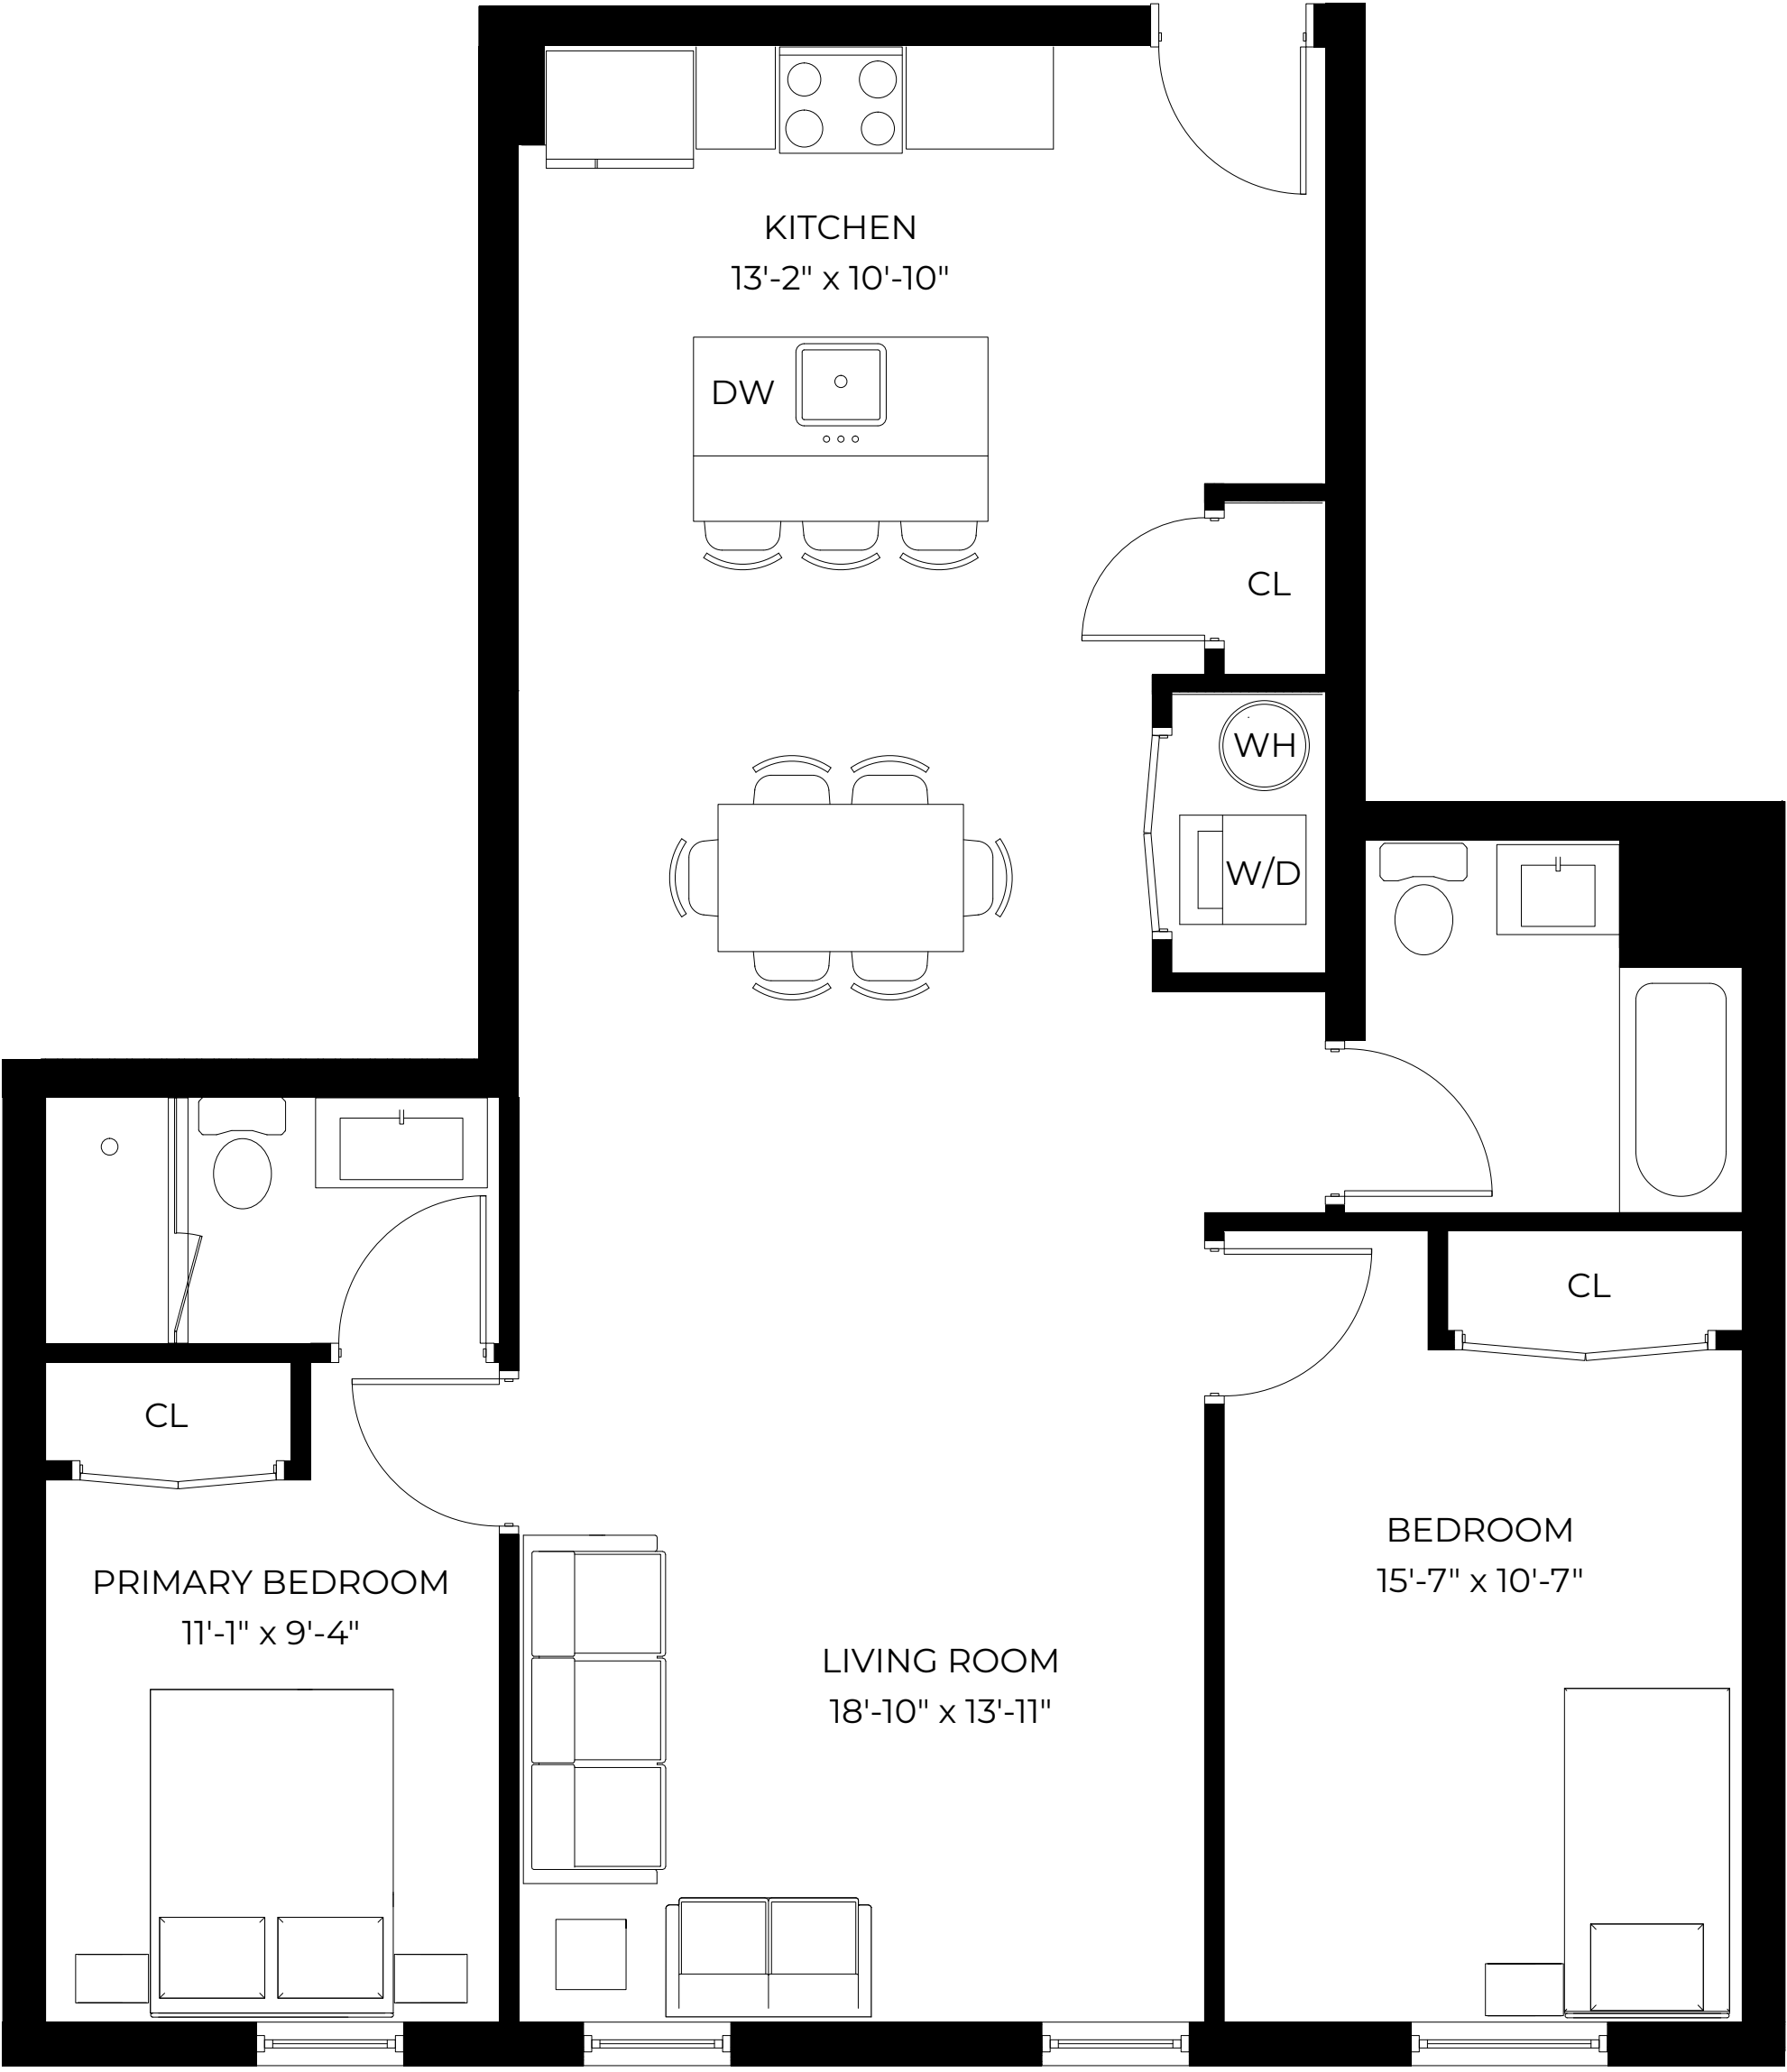

APT A
2 BEDROOM
1,384 SF

APT B
2 BEDROOM
1,415 SF

APT. C
1 BEDROOM
876 SF

APT D
2 BEDROOM
1,051 SF

APT E
1 BEDROOM
1,231 SF

APT F
2 BEDROOM
1,063 SF

APT G
2 BEDROOM
1,045 SF

PRIMARY BEDROOM
13'-8" x 10'-5"

LIVING ROOM
15'-4" x 10'-10"

KITCHEN
9'-8" x 10'-10"

BEDROOM
11'-1" x 14'-11"

CL

W/D

WH

CL

CL