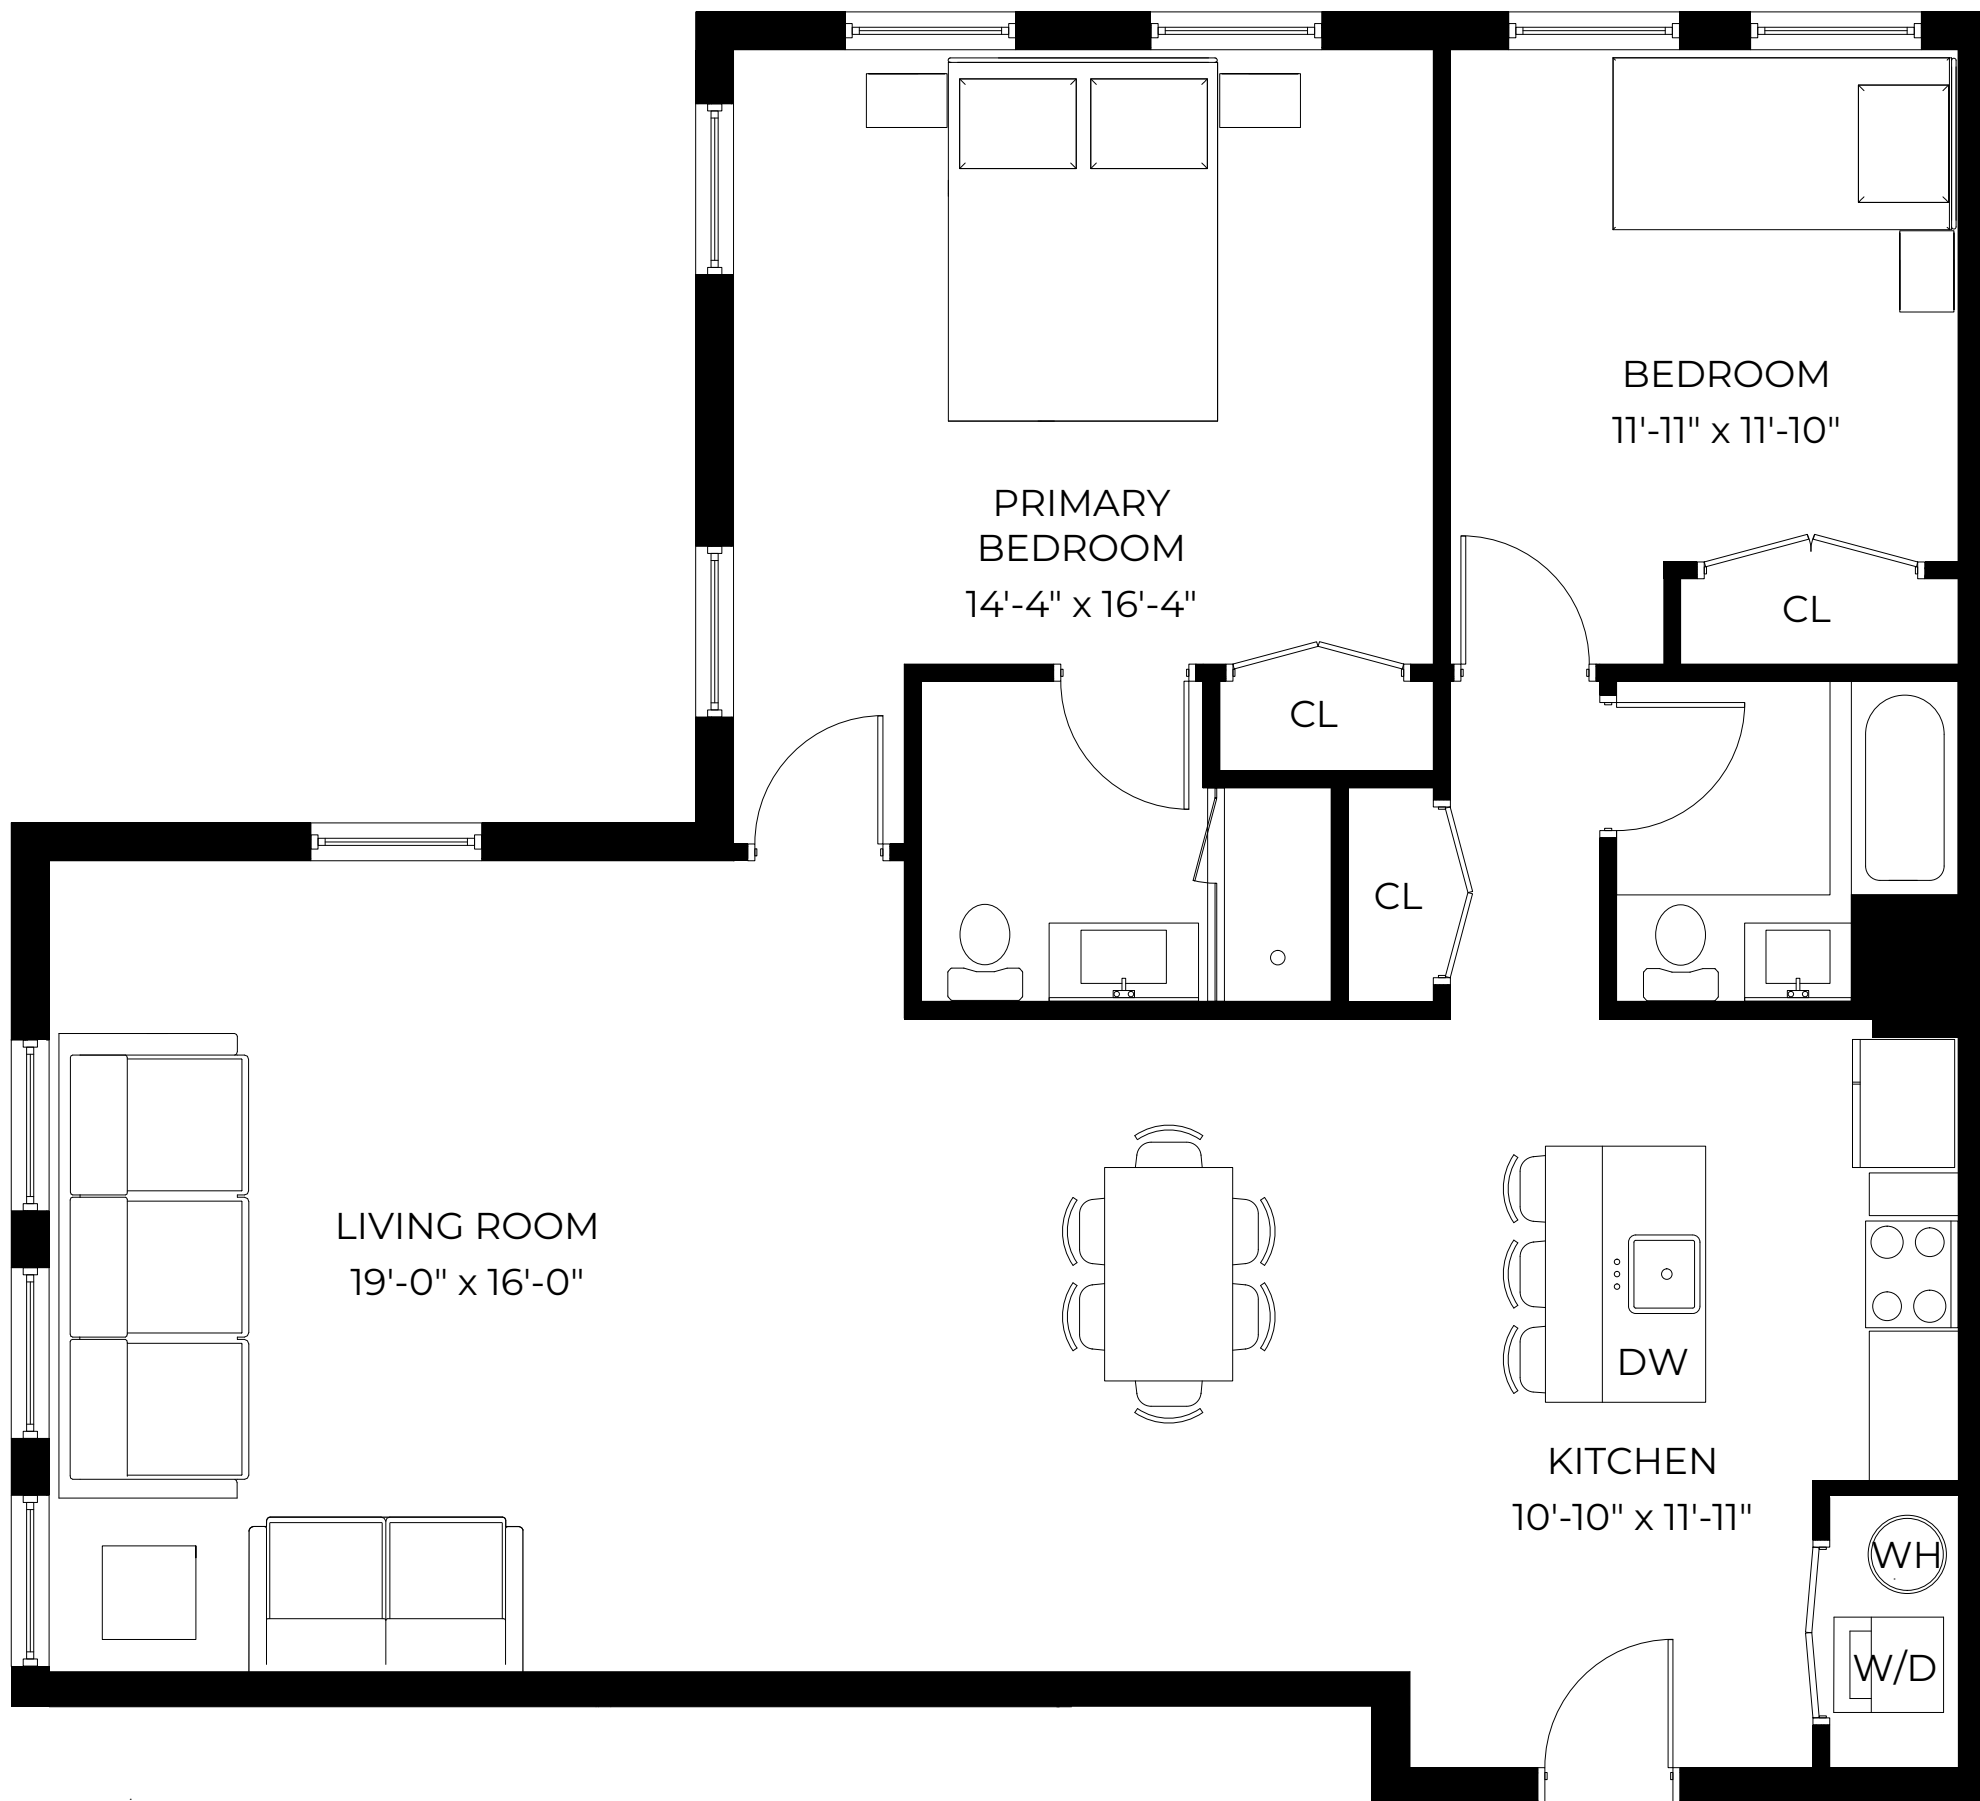

APT A
2 BEDROOM
1,384 SF

APT B
2 BEDROOM
1,415 SF

APT. C
1 BEDROOM
876 SF

APT D
2 BEDROOM
1,051 SF

APT E
1 BEDROOM
1,231 SF

APT F
2 BEDROOM
1,063 SF

APT G
2 BEDROOM
1,045 SF

PRIMARY BEDROOM
13'-8" x 10'-5"

LIVING ROOM
15'-4" x 10'-10"

KITCHEN
9'-8" x 10'-10"

BEDROOM
11'-1" x 14'-11"

CL

W/D

WH

CL

CL