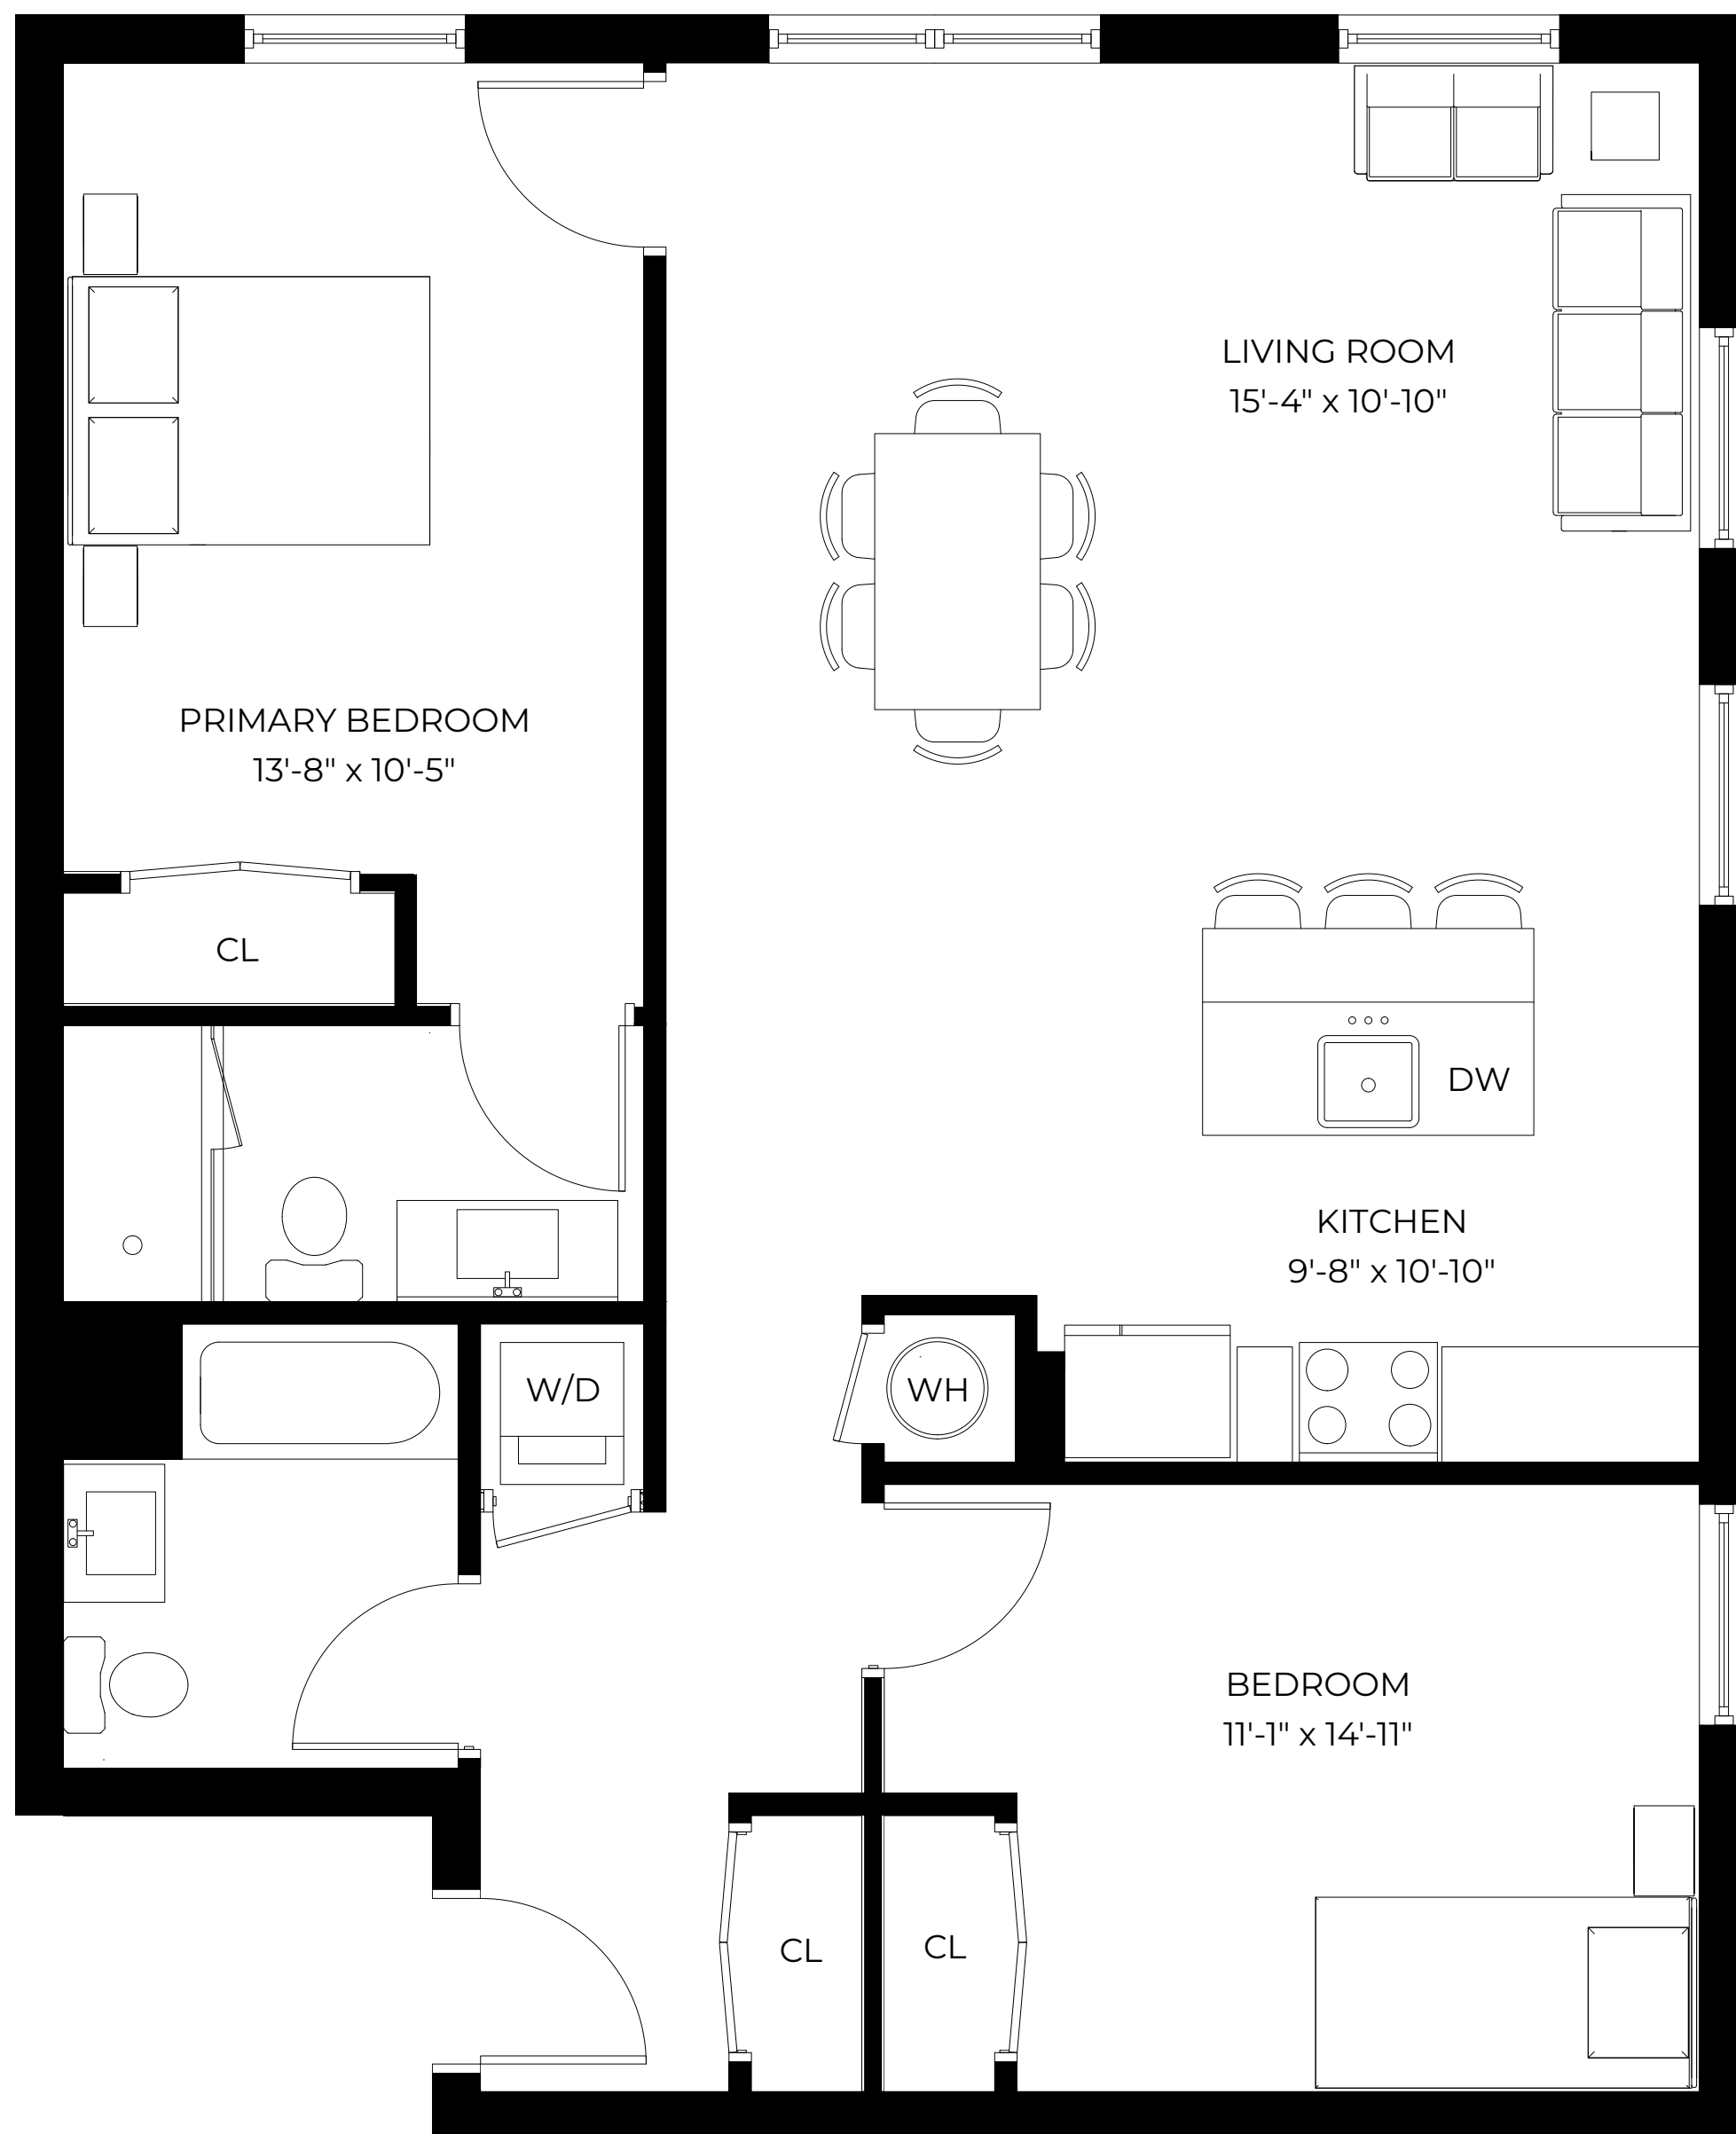

APT A
2 BEDROOM
1,384 SF

APT B
2 BEDROOM
1,415 SF

APT. C
1 BEDROOM
876 SF

APT D
2 BEDROOM
1,051 SF

APT E
1 BEDROOM
1,231 SF

APT F
2 BEDROOM
1,063 SF

APT G
2 BEDROOM
1,045 SF

PRIMARY BEDROOM
13'-8" x 10'-5"

LIVING ROOM
15'-4" x 10'-10"

KITCHEN
9'-8" x 10'-10"

BEDROOM
11'-1" x 14'-11"

CL

W/D

WH

CL

CL