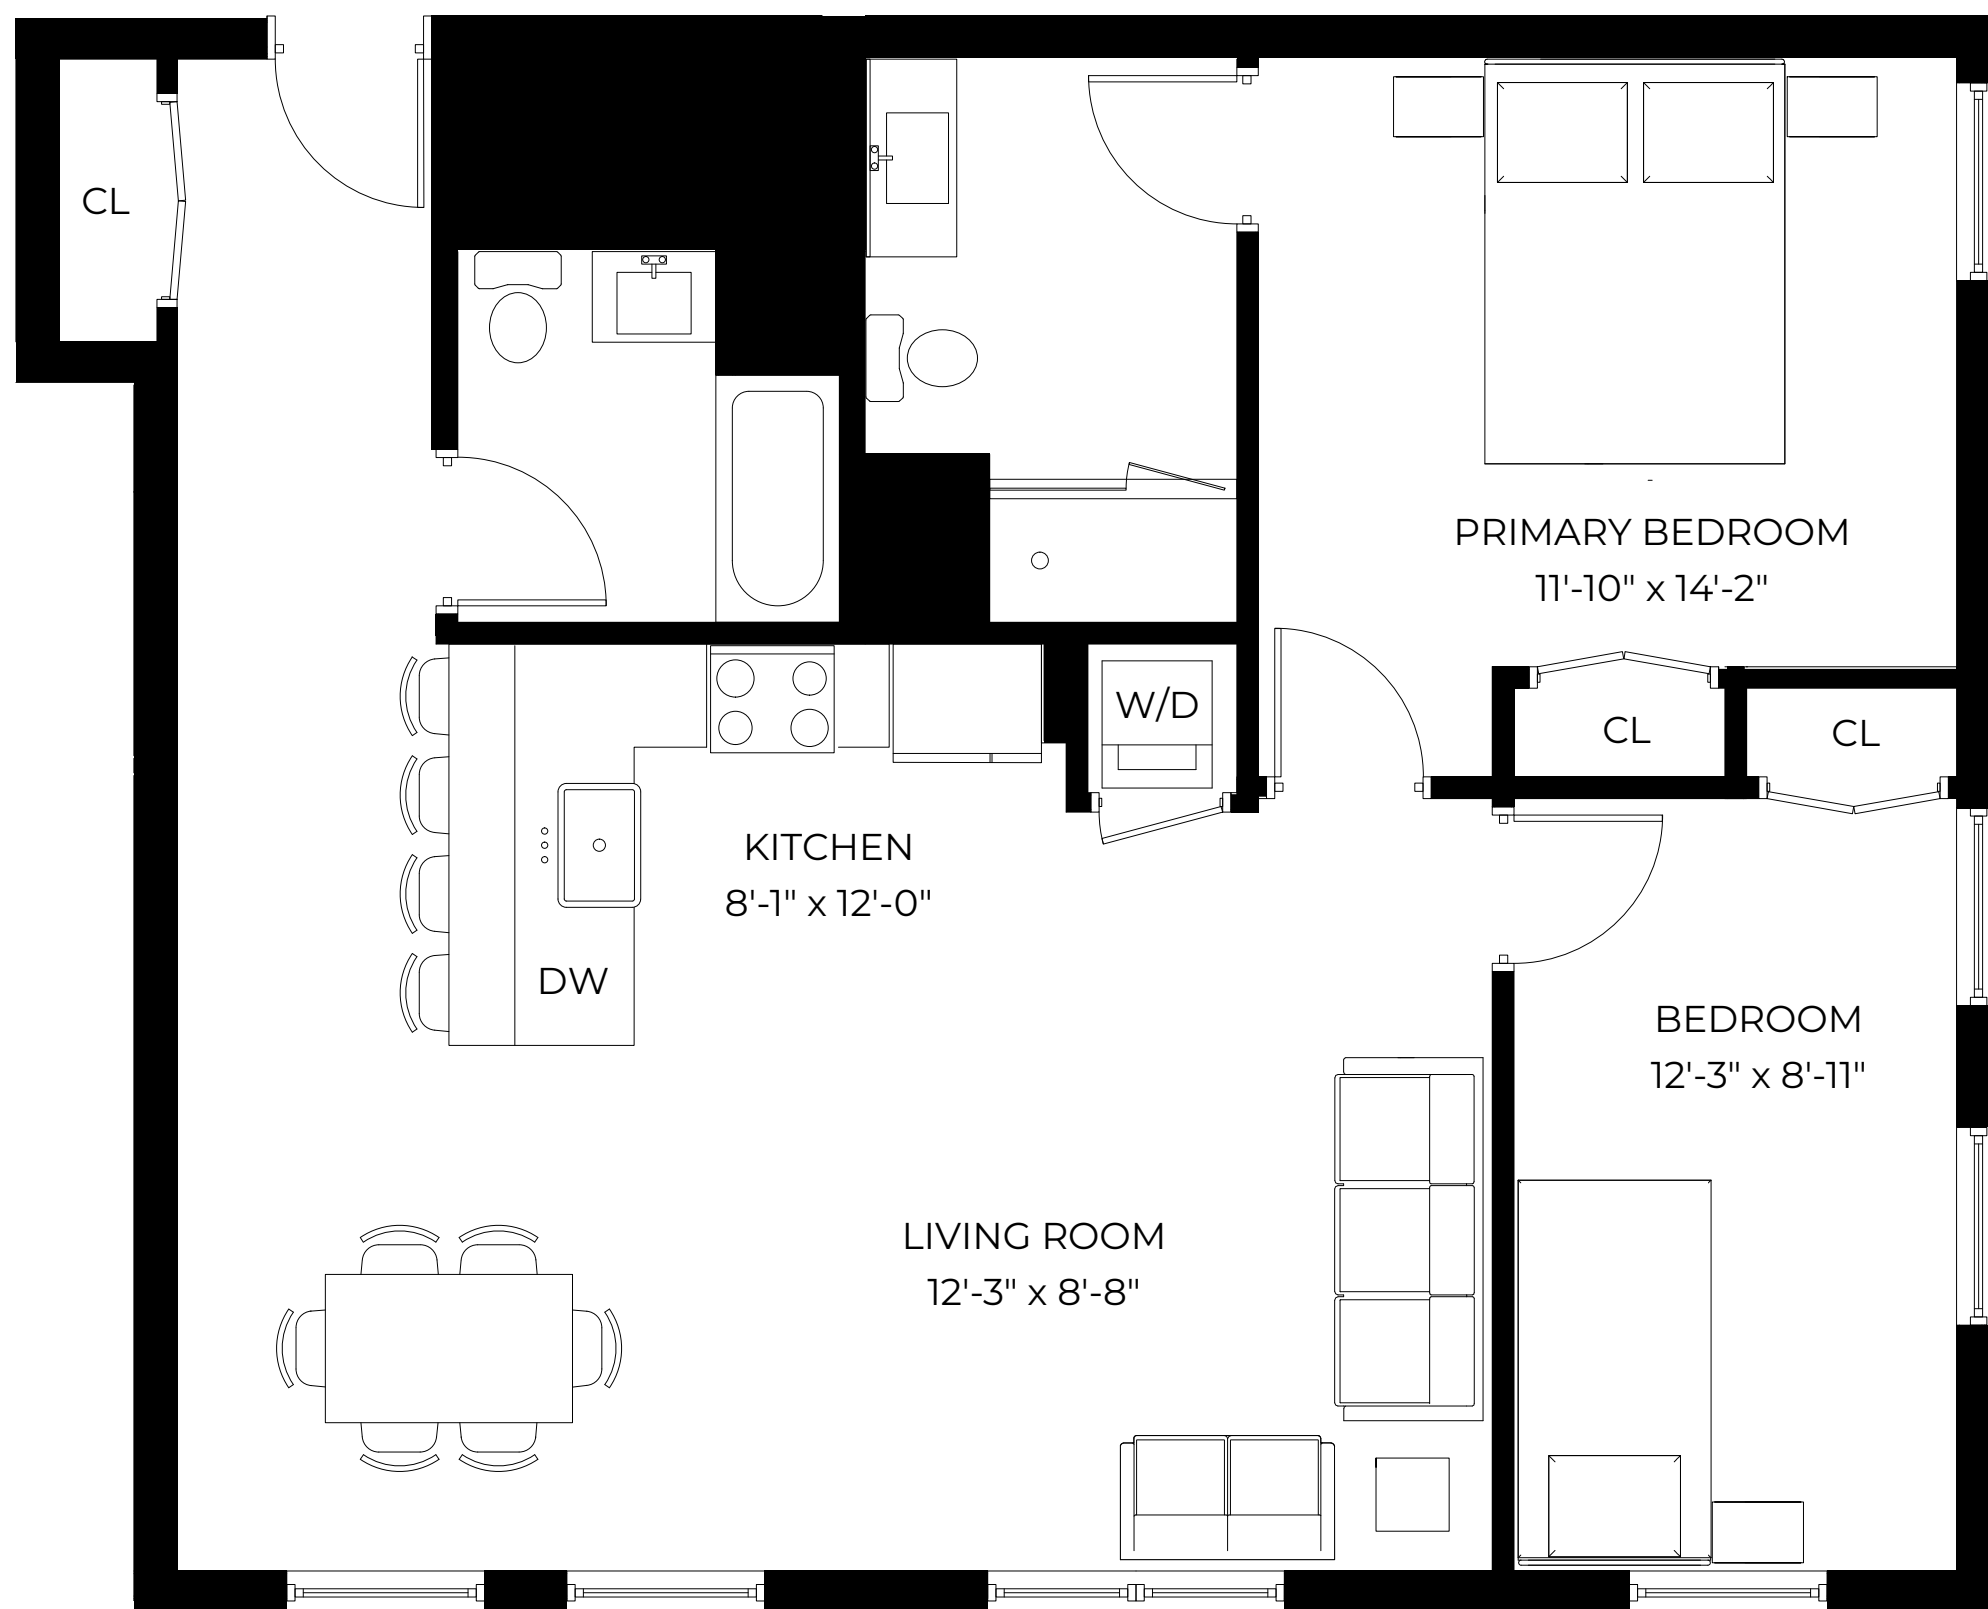

APT A
2 BEDROOM
1,384 SF

APT B
2 BEDROOM
1,415 SF

APT. C
1 BEDROOM
876 SF

APT D
2 BEDROOM
1,051 SF

APT E
1 BEDROOM
1,231 SF

APT F
2 BEDROOM
1,063 SF

APT G
2 BEDROOM
1,045 SF

PRIMARY BEDROOM
13'-8" x 10'-5"

LIVING ROOM
15'-4" x 10'-10"

KITCHEN
9'-8" x 10'-10"

BEDROOM
11'-1" x 14'-11"

CL

W/D

WH

CL

CL